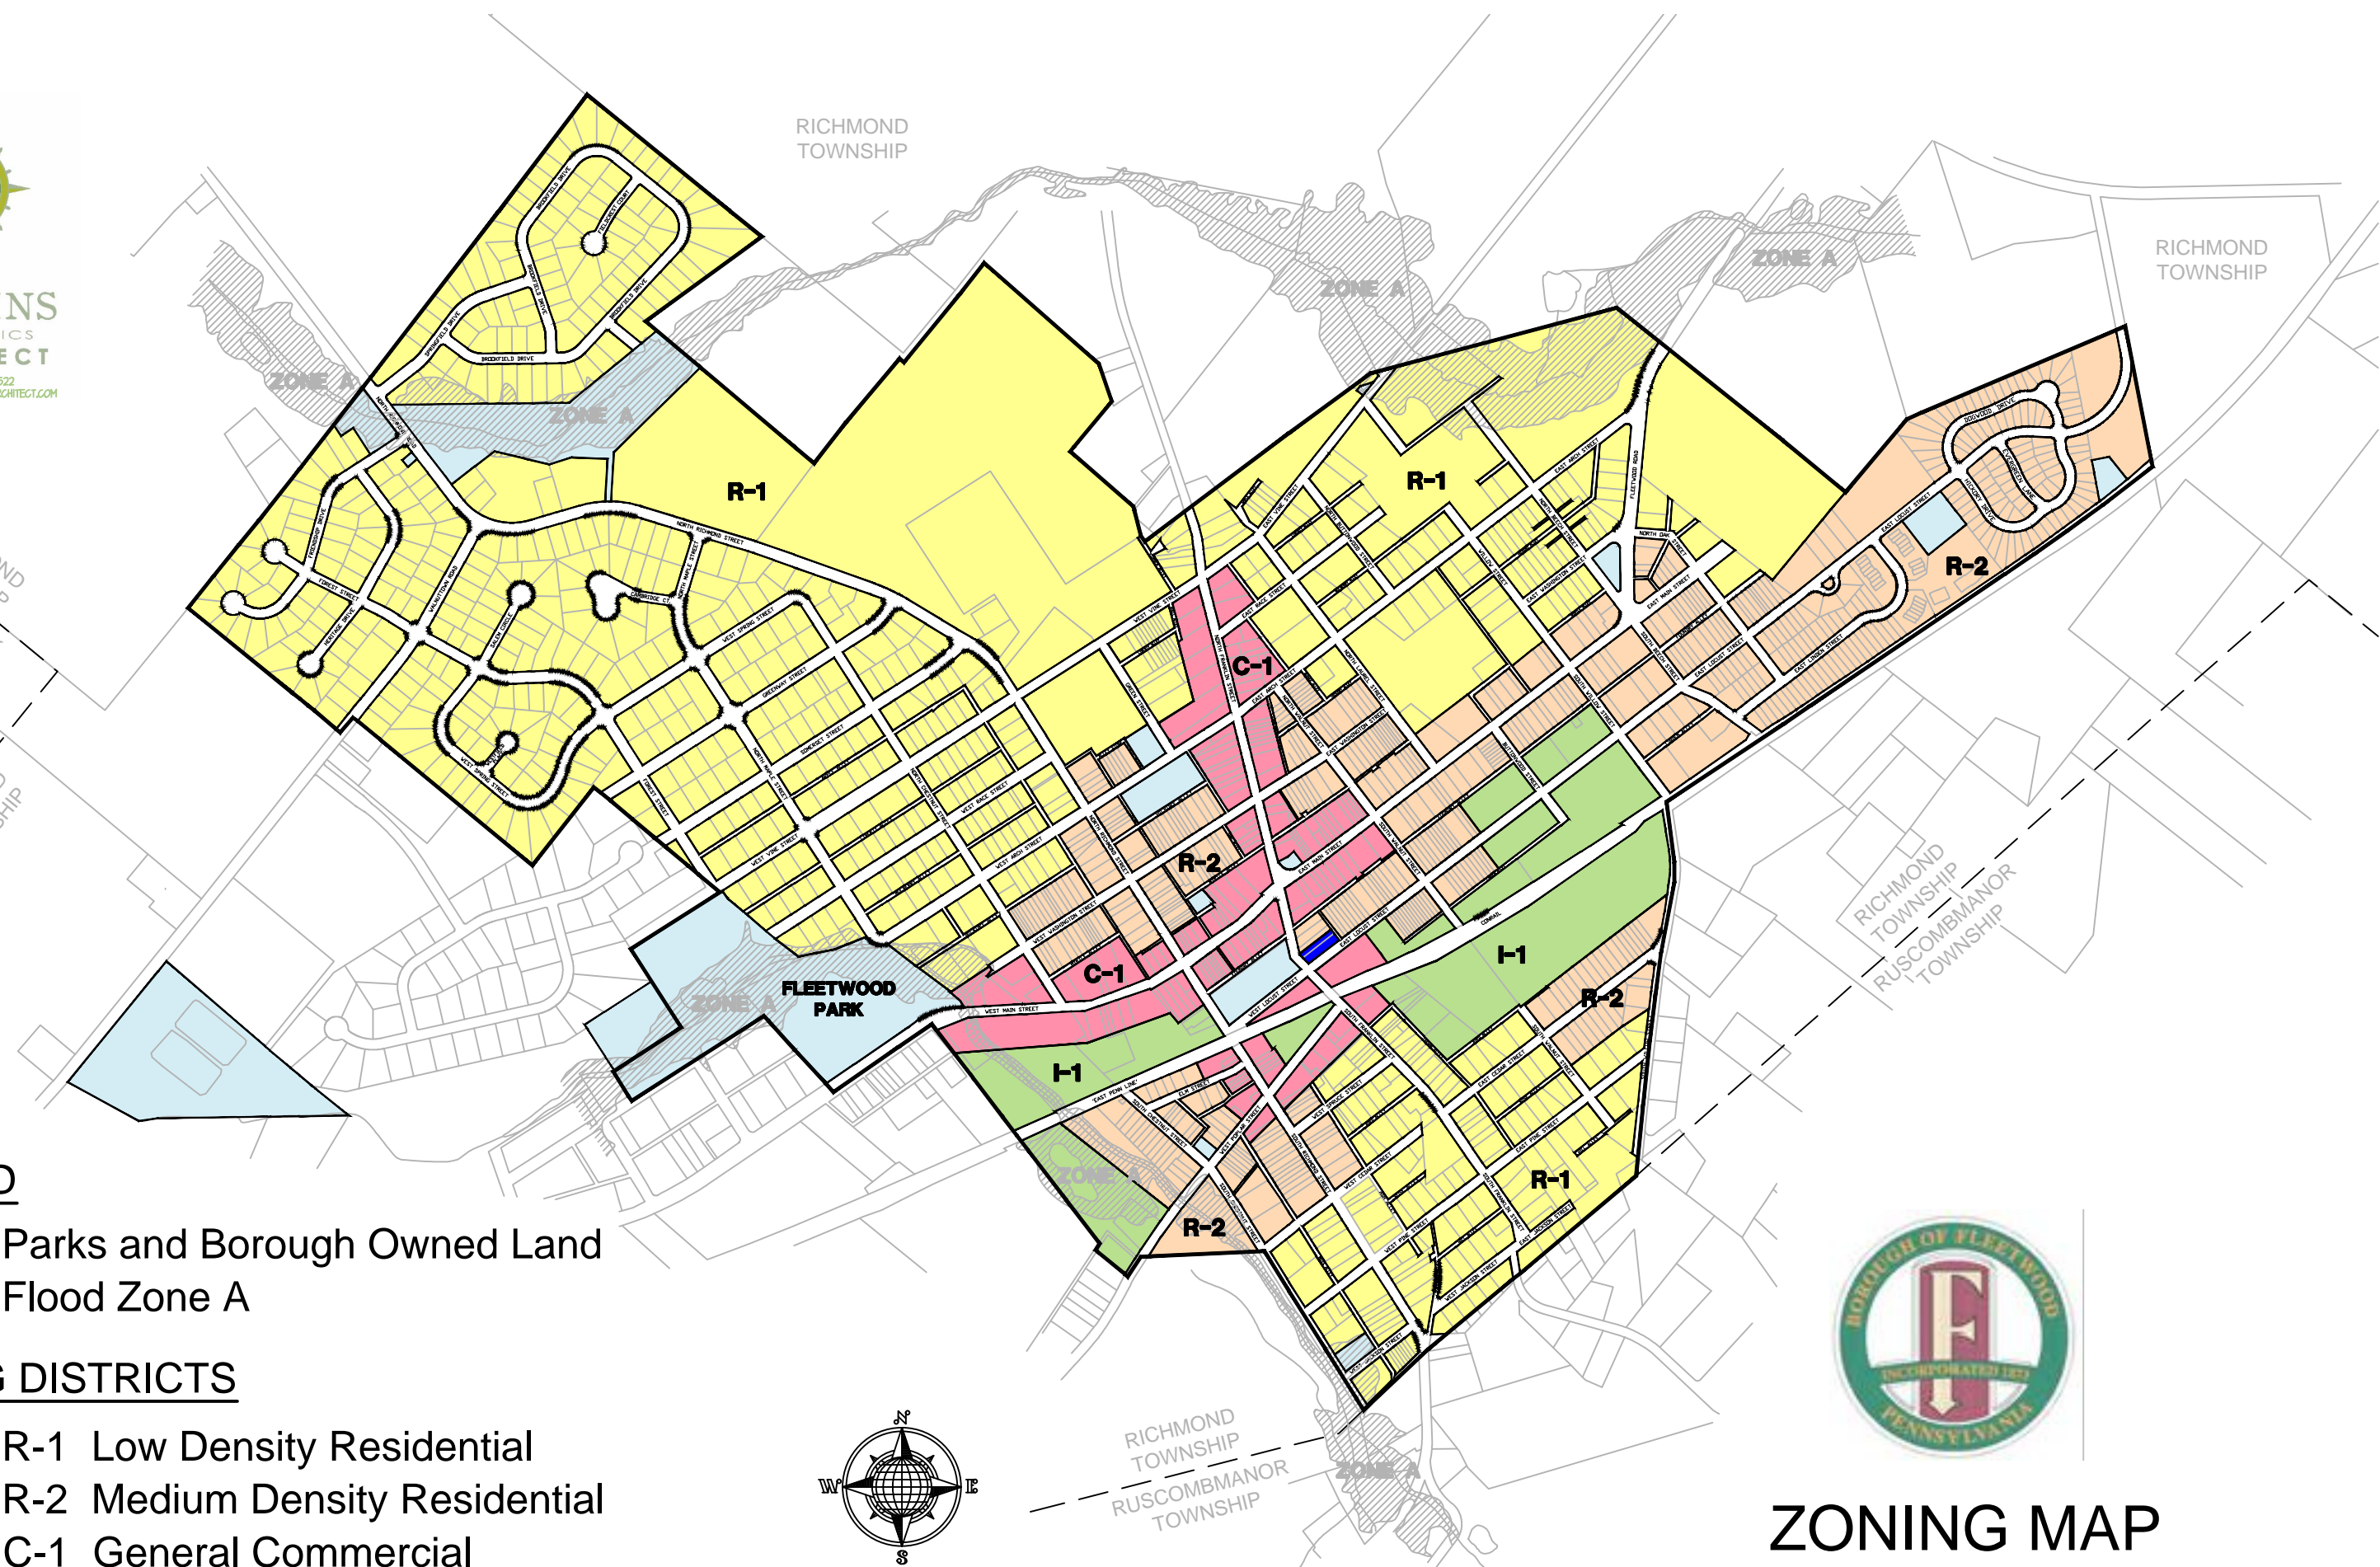

WATKINS
SYNERGETICS
ARCHITECT
PO BOX 412, FLEETWOOD, PA 19322
PH: (610) 444-5536 WATKINSARCHITECT.COM

RICHMOND TOWNSHIP
MAIDENCREEK TOWNSHIP
MAIDENCREEK TOWNSHIP
RICHMOND TOWNSHIP

LEGEND

-  Parks and Borough Owned Land
-  Flood Zone A

ZONING DISTRICTS

-  R-1 Low Density Residential
-  R-2 Medium Density Residential
-  C-1 General Commercial
-  C-2 Commercial
-  I-1 Industrial

ZONING MAP
BOROUGH OF FLEETWOOD
BERKS COUNTY, PA